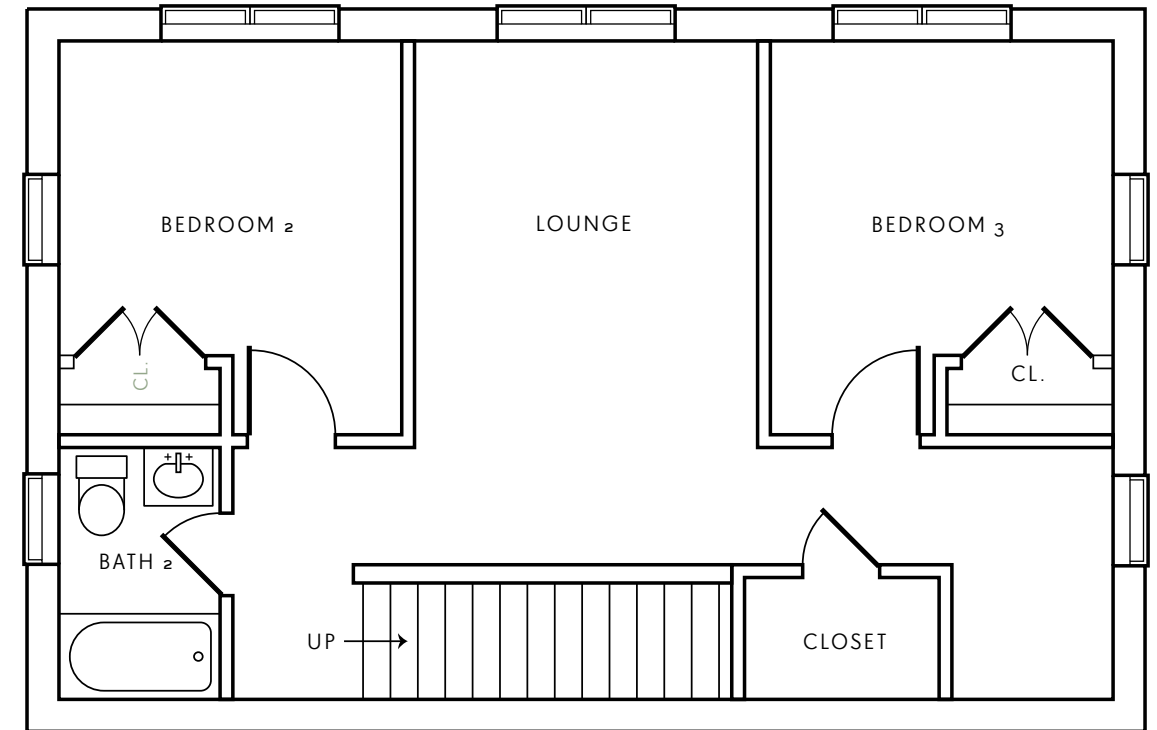

1st floor

36 × 34 ft

HOUSE 2

2nd floor

22 × 34 ft

1762 SQFT LIVING AREA

336 SQFT GARAGE

QUECHEE LAKES VT.

3 BED

2 BATH