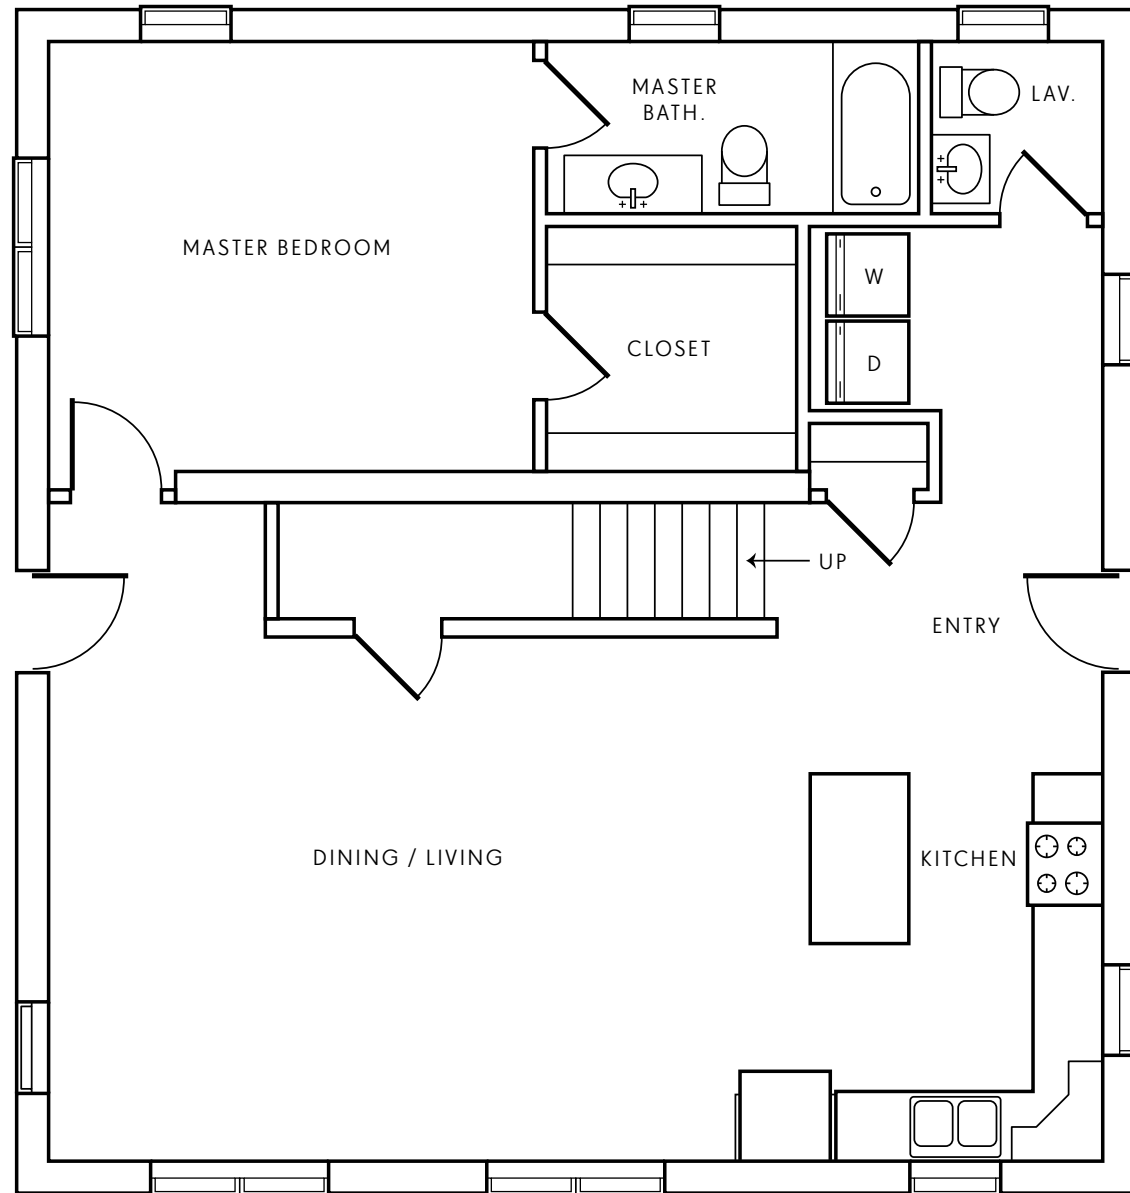

1st floor

36 × 34 ft

HOUSE 2

2nd floor

22 × 34 ft

1762 SQFT LIVING AREA

336 SQFT GARAGE

QUECHEE LAKES VT.

3 BED

2 BATH