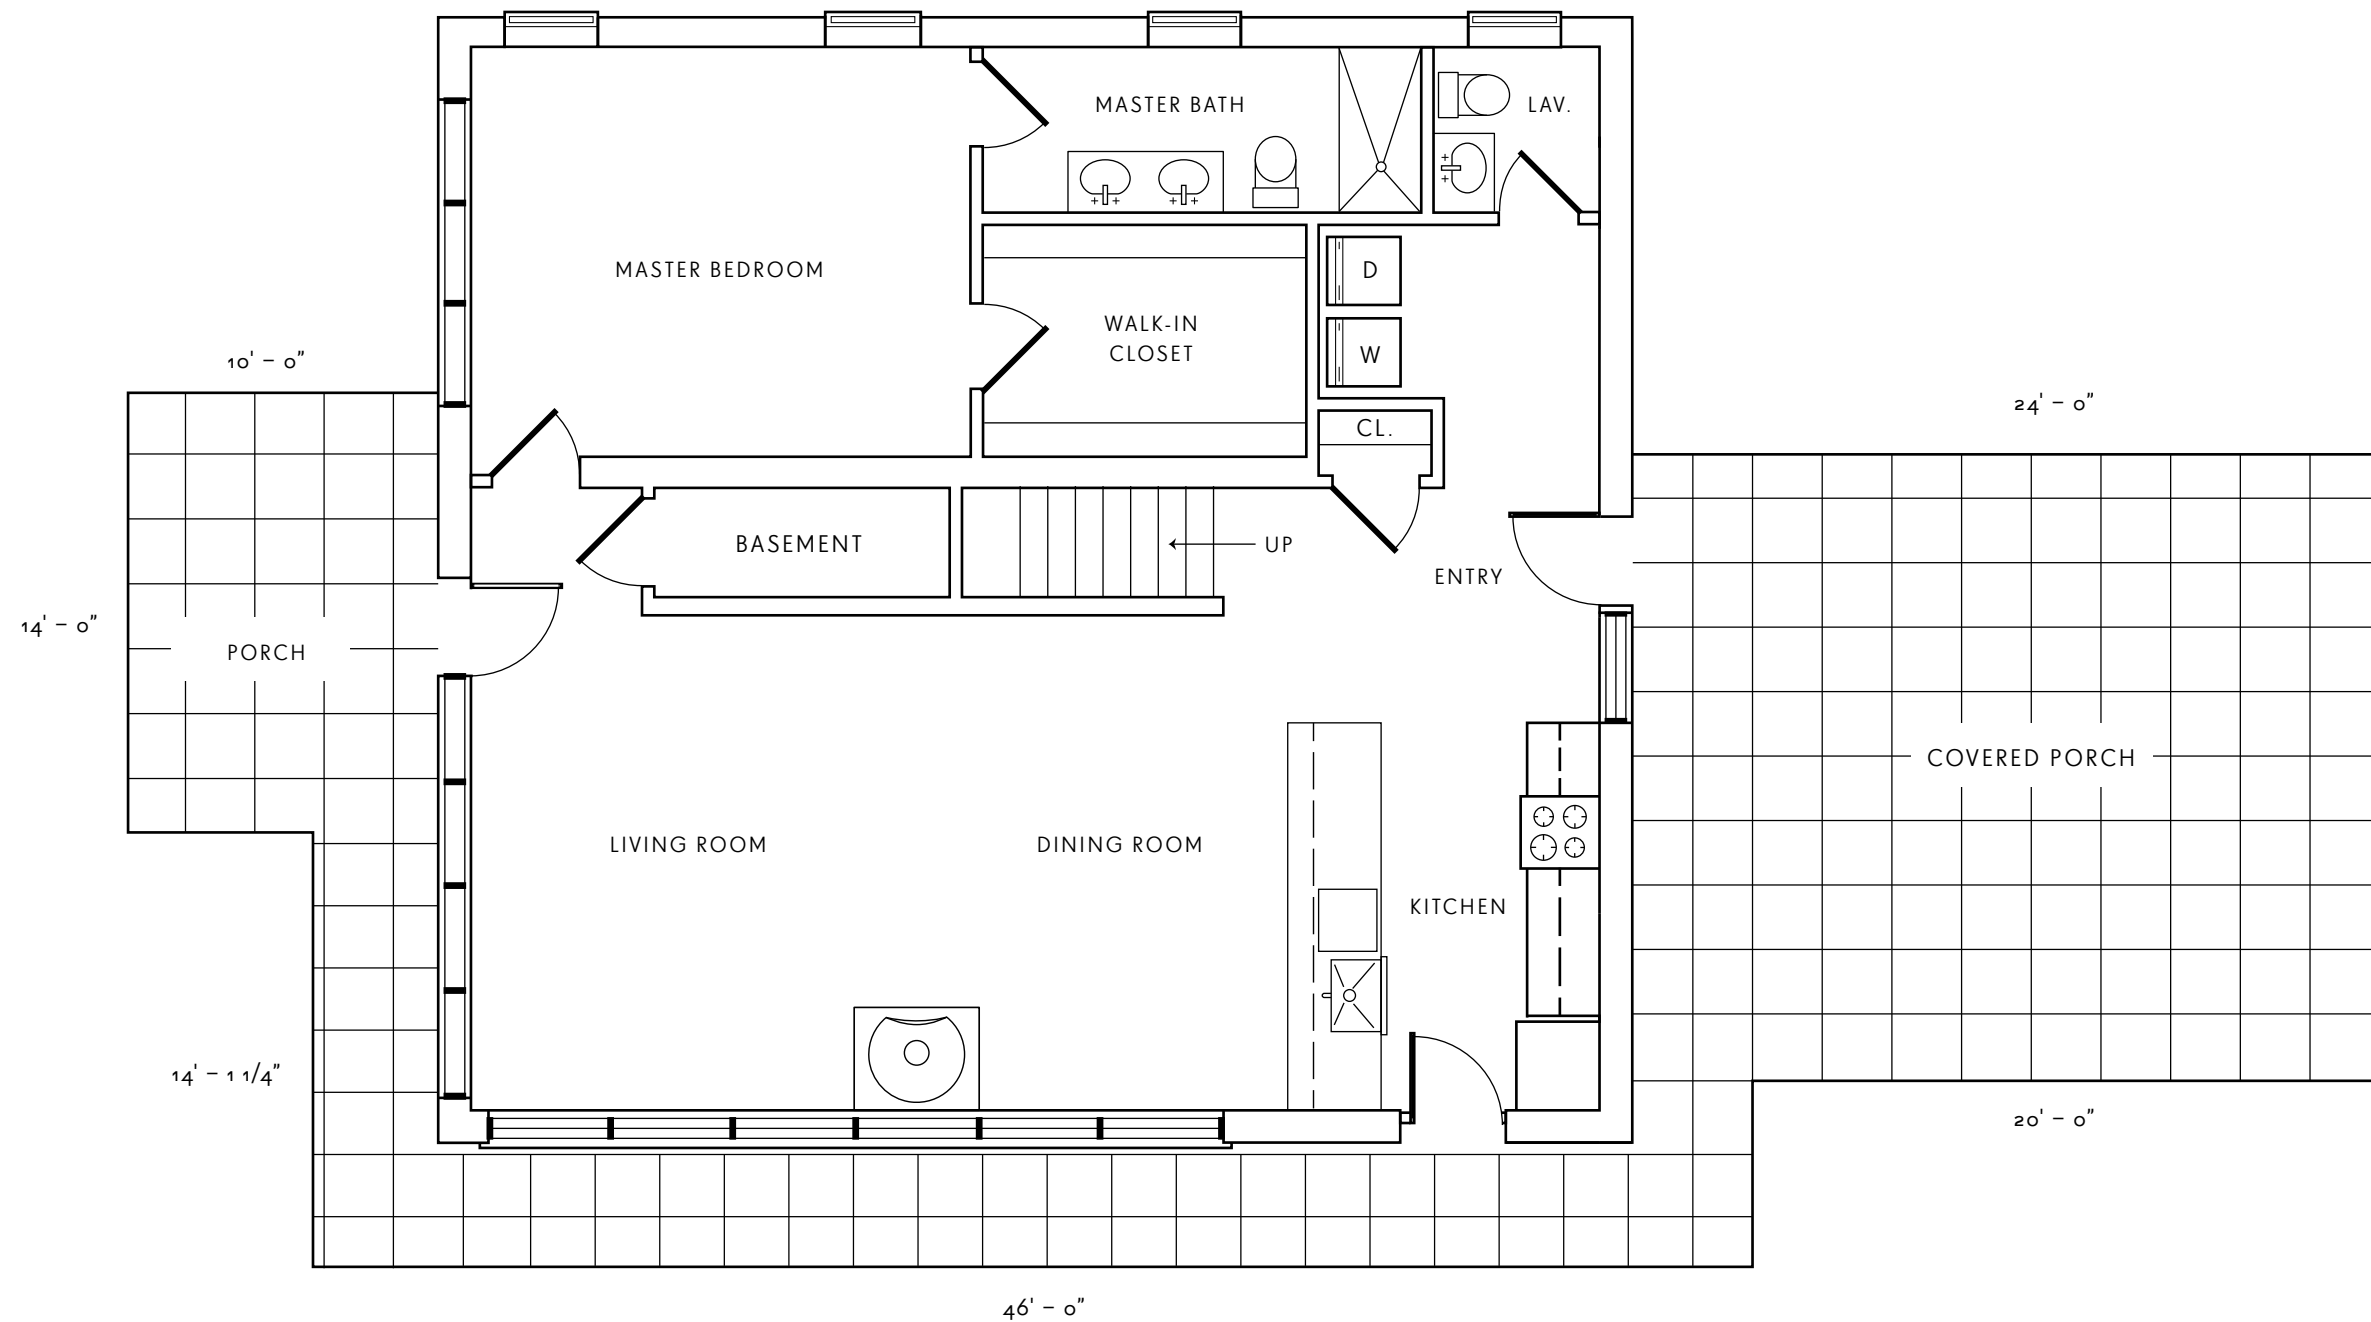

Q

HOUSE 1

1st floor

38 × 36 1/4" ft

1878 SQFT
LIVING AREA

449 SQFT
BASEMENT

70 SQFT
DECK

QUECHEE LAKES VT.

336 SQFT
GARAGE

3 BED

2 BATH

Q

HOUSE 1

2nd floor

38 × 22 ft

1878 SQFT
LIVING AREA

449 SQFT
BASEMENT

70 SQFT
DECK

QUECHEE LAKES VT.

336 SQFT
GARAGE

3 BED

2 BATH