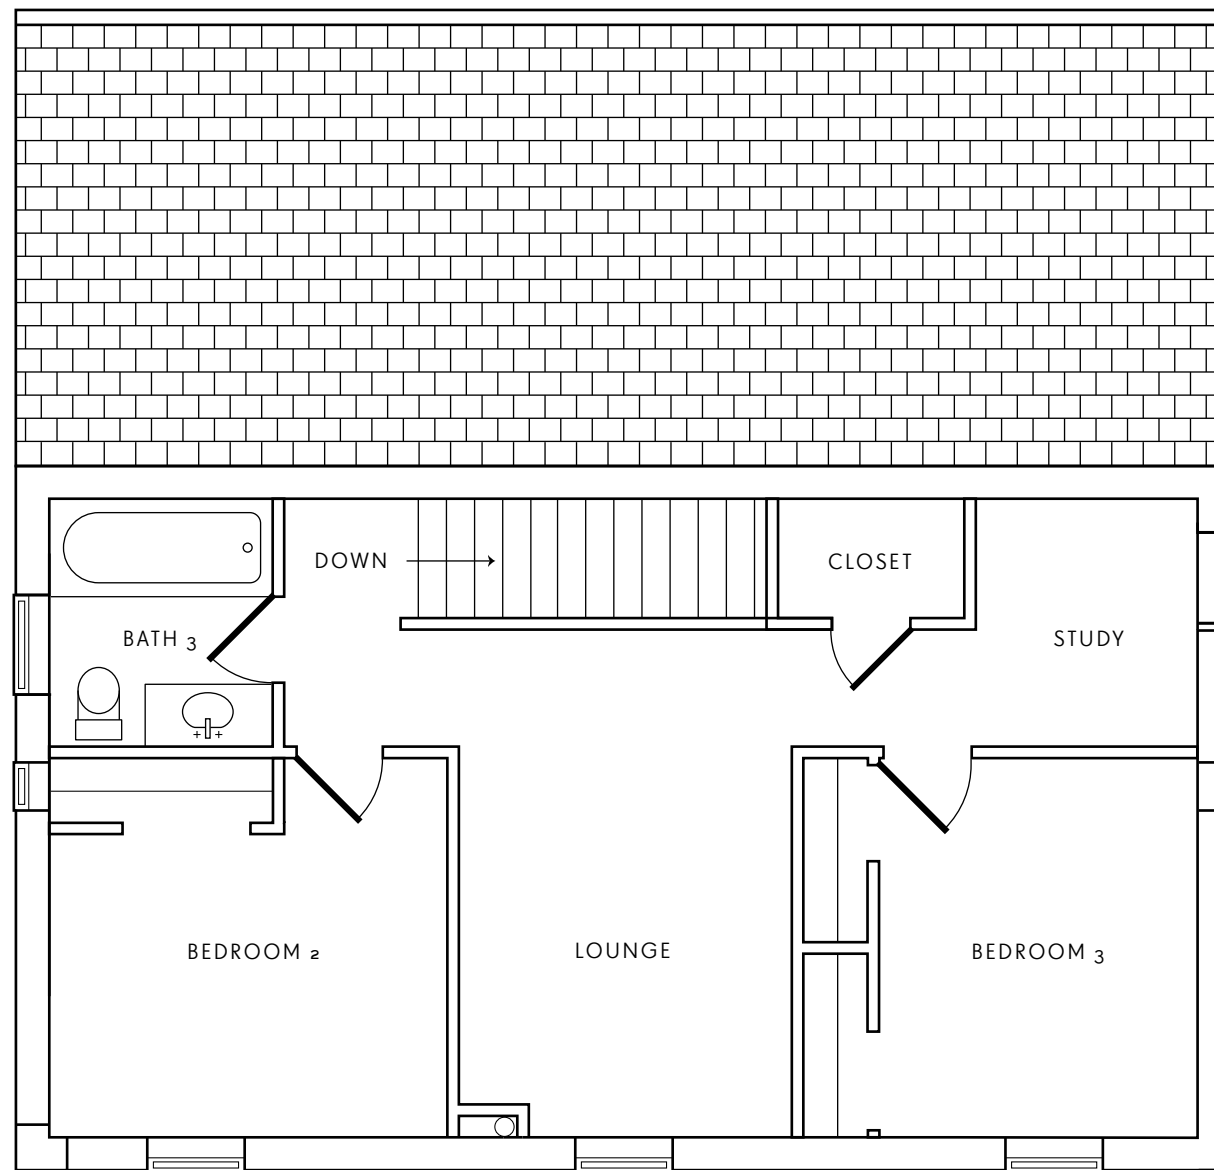

Q

HOUSE 1

1st floor

38 × 36 1/4" ft

1878 SQFT
LIVING AREA

449 SQFT
BASEMENT

70 SQFT
DECK

QUECHEE LAKES VT.

336 SQFT
GARAGE

3 BED

2 BATH

Q

HOUSE 1

2nd floor

38 × 22 ft

1878 SQFT
LIVING AREA

449 SQFT
BASEMENT

70 SQFT
DECK

QUECHEE LAKES VT.

336 SQFT
GARAGE

3 BED

2 BATH